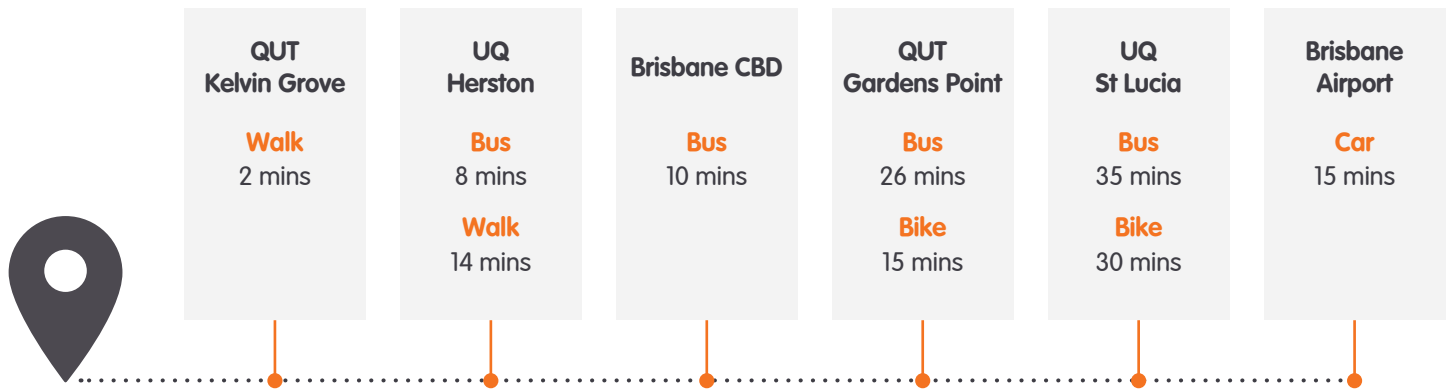

COMMUTING TIMES FROM IGLU KELVIN GROVE

All times are approximate and do not account for traffic and delays

COOL INCLUSIONS

 Unlimited wi-fi	 Utilities	 Access to all facilities
 24/7 onsite support	 Monthly events ¹	 Weekday breakfast ²