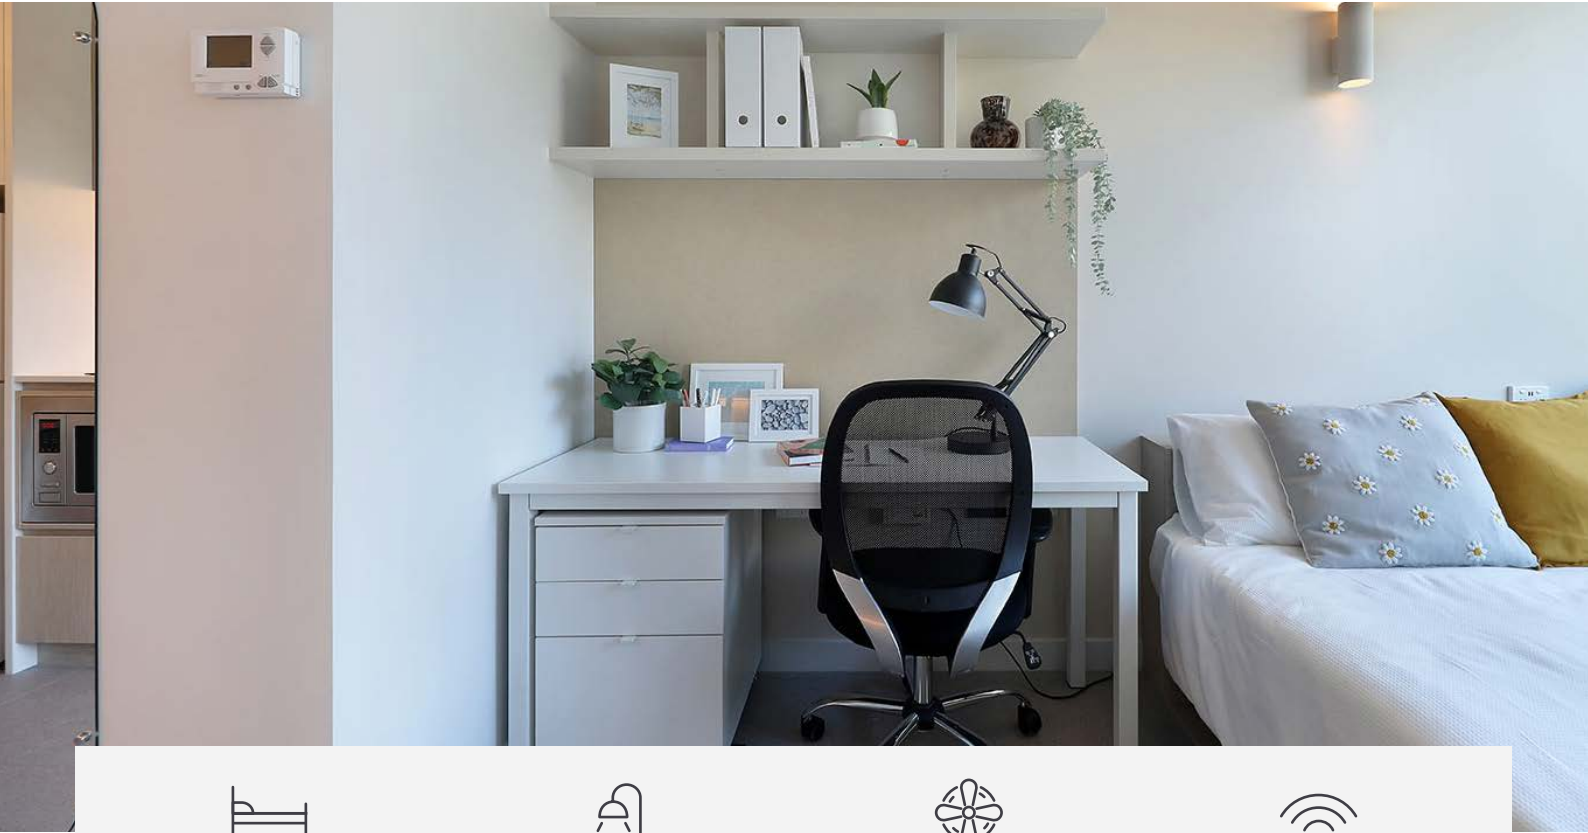

## STANDARD STUDIO APARTMENTS

Sleeps 1

Private bathroom

Air conditioning

Unlimited wi-fi

Our studios are designed to maximise a shared student living experience, with everything you need for eating, sleeping and studying.

- › Each studio has a private ensuite bathroom and air-conditioning
- › Features well-appointed kitchenette with eating area for self-catering
- › Unlimited high-speed wi-fi is included and available throughout

### PRIVATE STUDIO APARTMENT

- › Secure swipe card
- › Double bed with under-bed storage
- › Ensuite bathroom
- › Air-conditioning / heating
- › Wall mounted television with Chromecast
- › Study desk, lamp, table and chairs
- › Pinboard and bookshelf
- › Built-in wardrobe and full length mirror
- › Kitchenette with microwave, cooktop, refrigerator, kettle and vacuum cleaner
- › Opening windows with block-out blinds