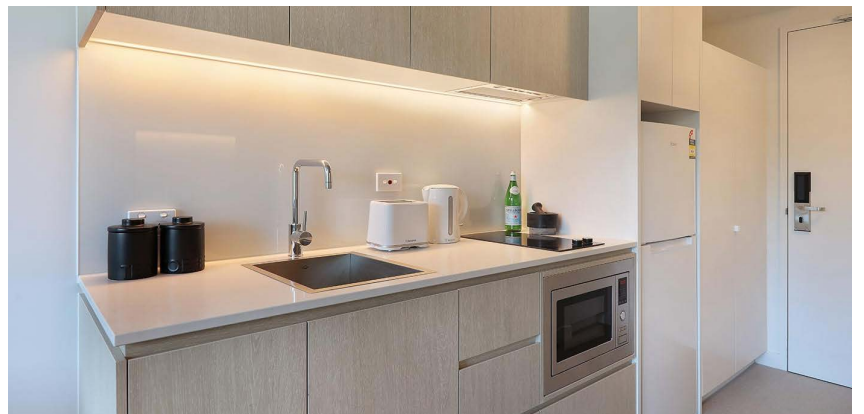

## STANDARD STUDIO APARTMENTS

Sleeps 1

Private bathroom

Air conditioning

Unlimited wi-fi

Our studios are designed to maximise a shared student living experience, with everything you need for eating, sleeping and studying.

- › Each studio has a private ensuite bathroom and air-conditioning
- › Features well-appointed kitchenette with eating area for self-catering
- › Unlimited high-speed wi-fi is included and available throughout

## INSIDE THE STUDIO

As Iglu Waterloo is still under construction, the images shown are illustrative only. They are indicative of room layouts and Iglu's finishes and features.

### PRIVATE STUDIO APARTMENT

- › Secure swipe card
- › Double bed with under-bed storage
- › Ensuite bathroom
- › Air-conditioning / heating
- › Wall mounted television with Chromecast
- › Study desk, lamp, table and chairs
- › Pinboard and bookshelf
- › Built-in wardrobe and full length mirror
- › Kitchenette with microwave, cooktop, refrigerator, kettle and vacuum cleaner
- › Opening windows with block-out blinds