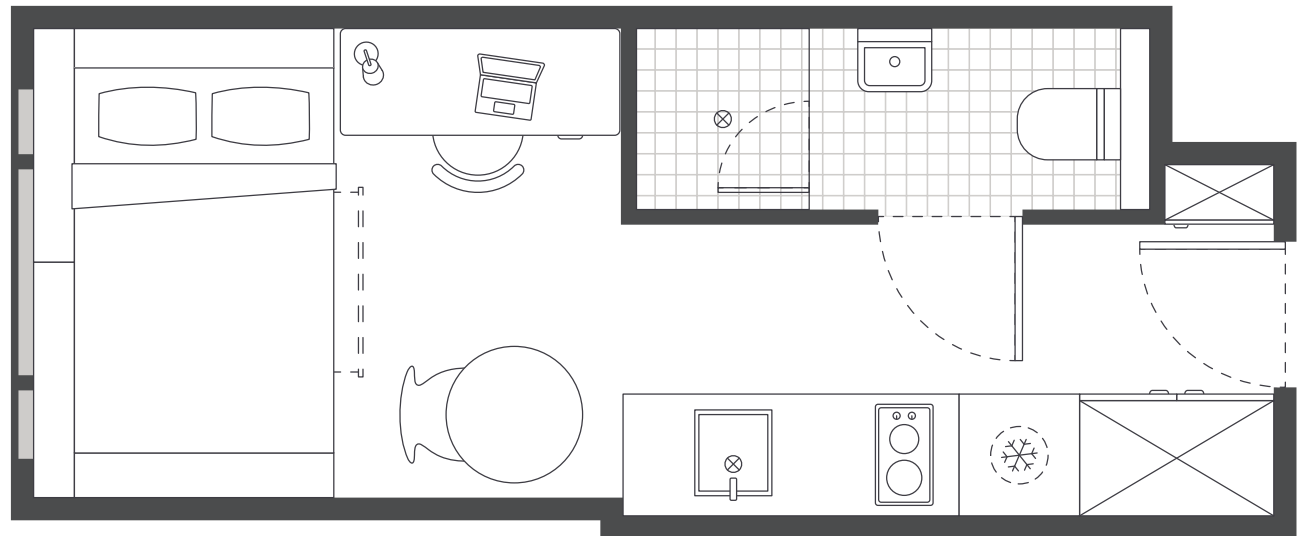

IGLU WATERLOO

STANDARD STUDIO APARTMENTS

MATTRESS SIZE

- › Double bed: 137 x 187 cm

STUDIO LAYOUT

- › Located on levels 3 to 15
- › Approx. 17.3m²

Room allocations are based on availability.

All floorplans are illustrative only and indicative of Iglu's finishes and features.

Key

- Refrigerator unit
- Shelving / storage
- Window / glass